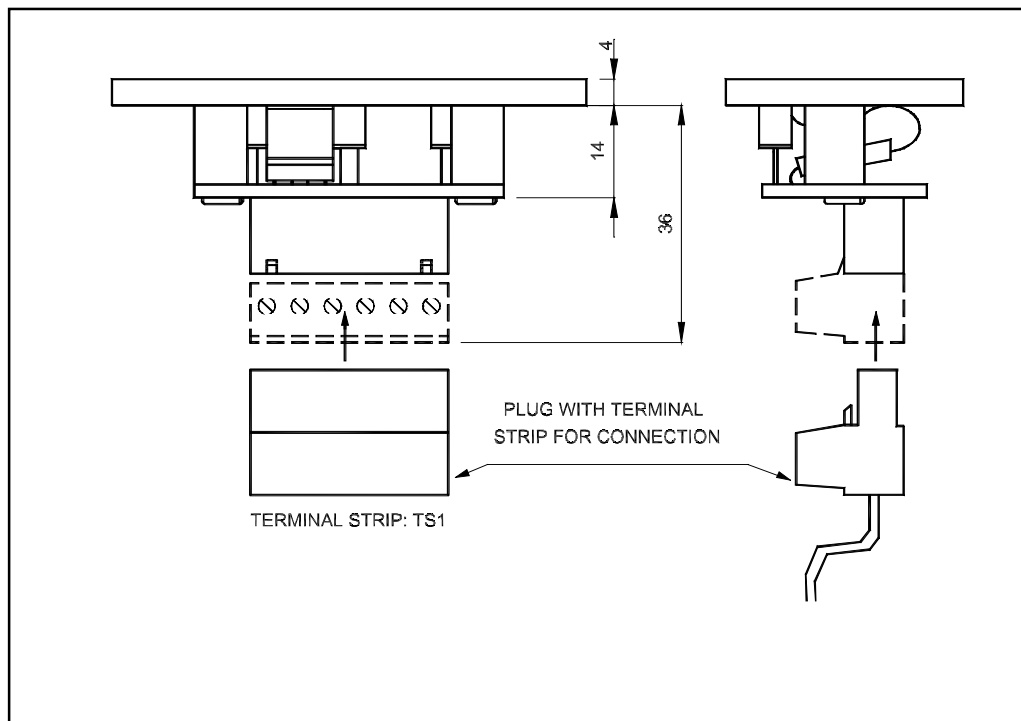

External dimmer unit/panel

For 879.50/879.521

4189350009B (UK)

Connection diagram

External dimmer unit/panel	879.50/879.521
Terminal	Terminal
1	10
2	9
3	11
4	1
5 -24V	
6 +24V	

Errors and changes excepted