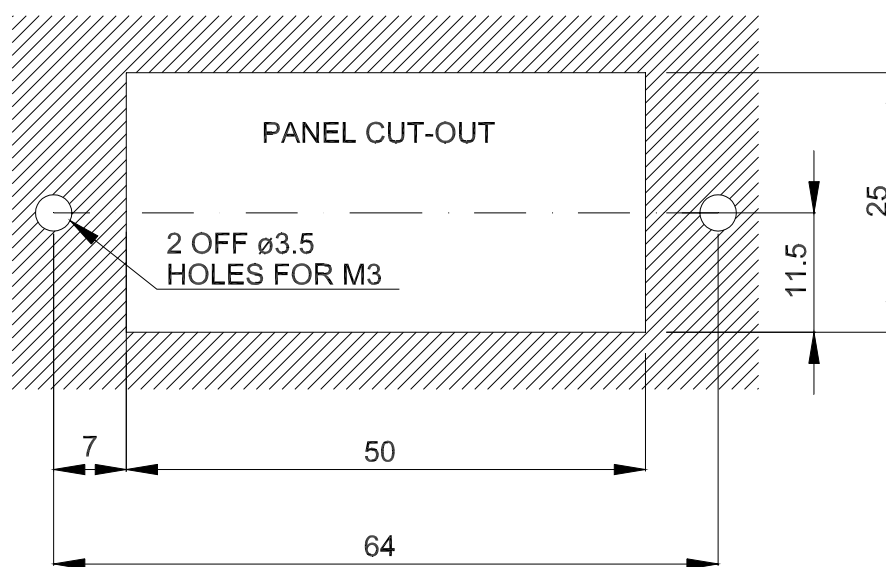

External dimmer unit/panel

For 879.50/879.521

4189350009B (UK)

Connection diagram

External dimmer unit/panel	879.50/879.521
Terminal	Terminal
1	10
2	9
3	11
4	1
5 -24V	
6 +24V	

Errors and changes excepted