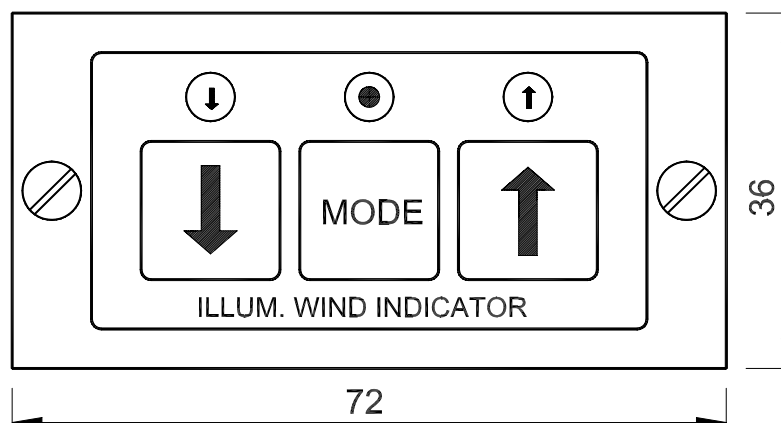

External dimmer unit/panel

For 879.50/879.521

4189350009B (UK)

Connection diagram

External dimmer unit/panel	879.50/879.521
Terminal	Terminal
1	10
2	9
3	11
4	1
5 -24V	
6 +24V	

Errors and changes excepted