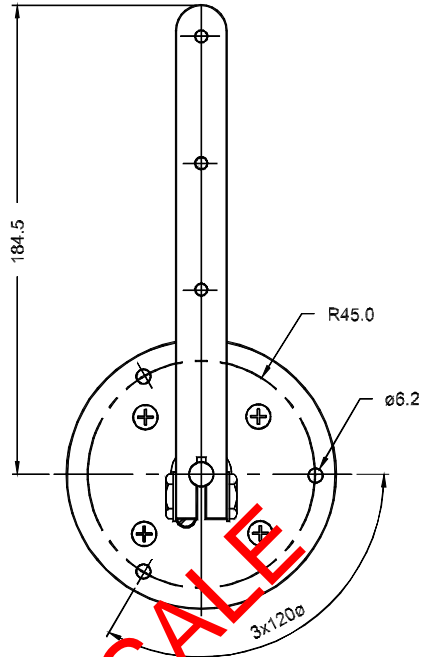

Dimensions

All dimensions in mm

RT-1 for top mounting

Weight: approx. 2.5 kg

All dimensions in mm

RT-1 for bottom mounting

Weight: approx. 2.5 kg

Order specifications