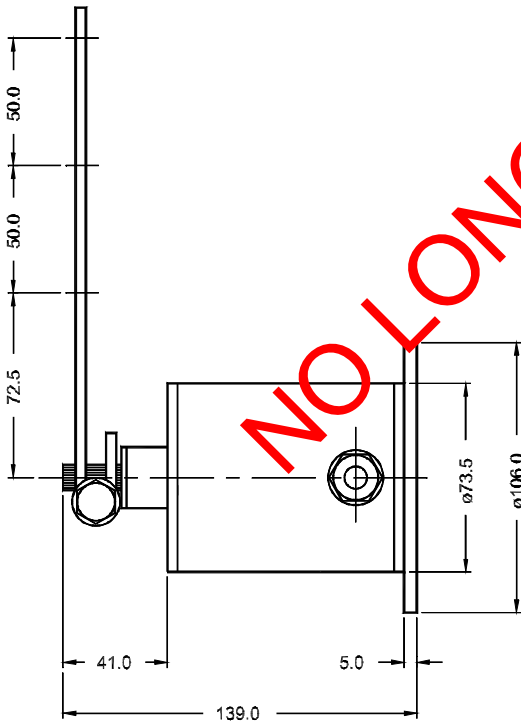

Dimensions

All dimensions in mm

RT-1 for top mounting

Weight: approx. 2.5 kg

All dimensions in mm

RT-1 for bottom mounting

Weight: approx. 2.5 kg

Order specifications