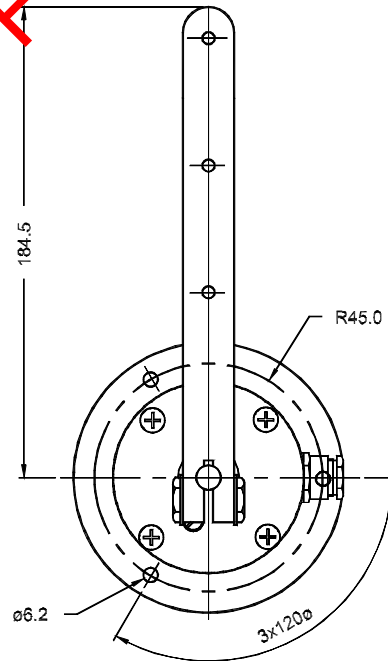

Dimensions

All dimensions in mm

RT-1 for top mounting

Weight: approx. 2.5 kg

All dimensions in mm

RT-1 for bottom mounting

Weight: approx. 2.5 kg

Order specifications