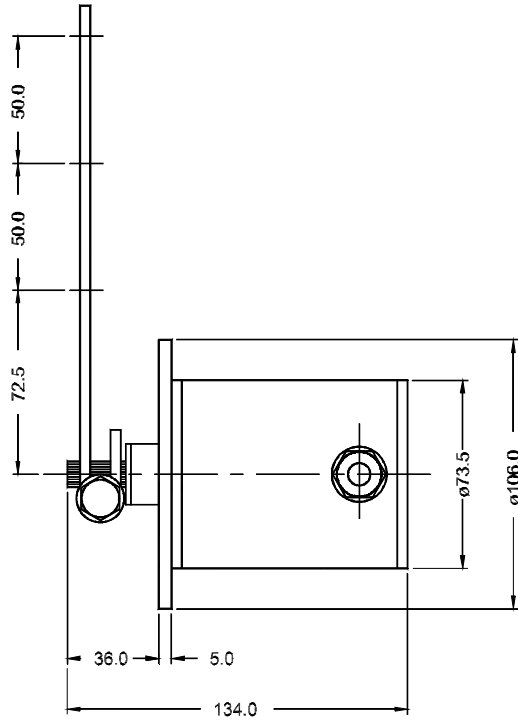

Dimensions

All dimensions in mm

RT-1 for top mounting

Weight: approx. 2.5 kg

All dimensions in mm

RT-1 for bottom mounting

Weight: approx. 2.5 kg

Order specifications