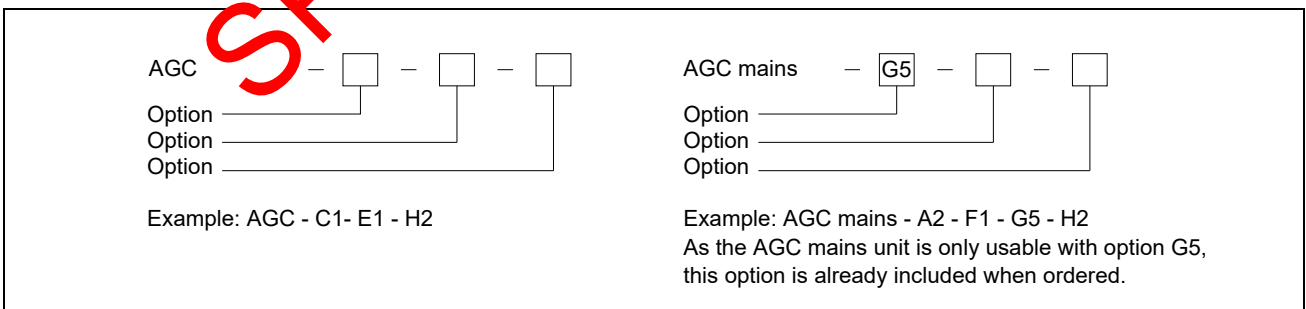

**Unit dimensions in mm (inches)**

SPARE PART ONLY

**Order specifications**

Due to our continuous development we reserve the right to supply equipment which may vary from the described.

**DEIF A/S, Frisenborgvej 33**  
DK-7800 Skive, Denmark