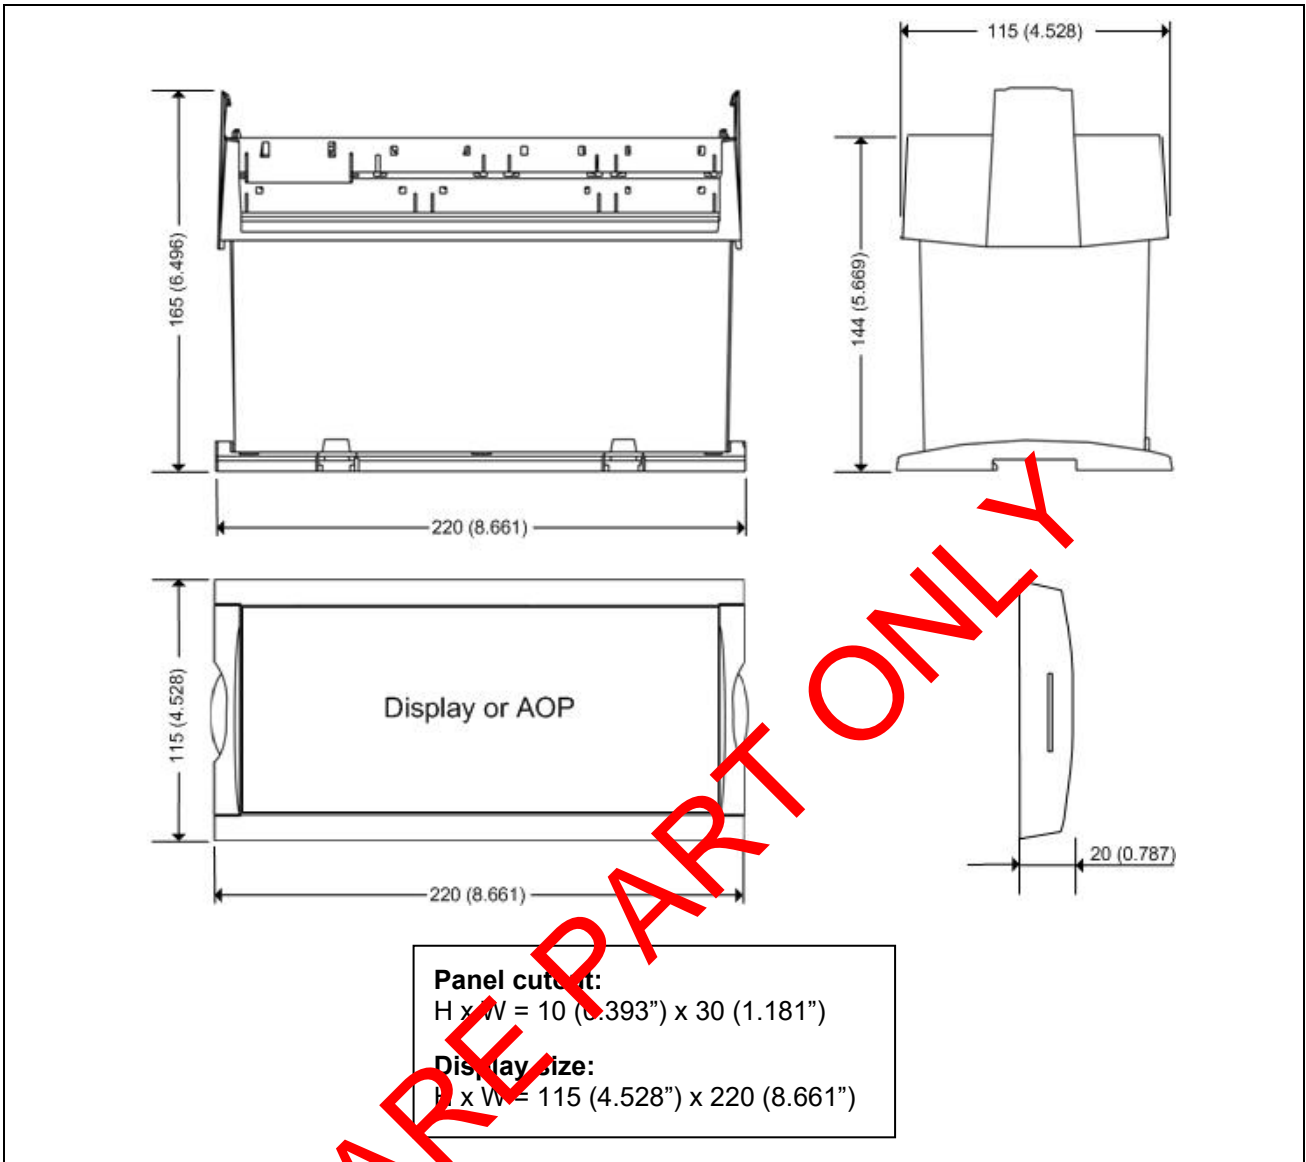

**Unit dimensions in mm (inches)**

SPARE PART ONLY

**Order specifications**

Due to our continuous development we reserve the right to supply equipment which may vary from the described.

**DEIF A/S, Frisenborgvej 33**  
DK-7800 Skive, Denmark