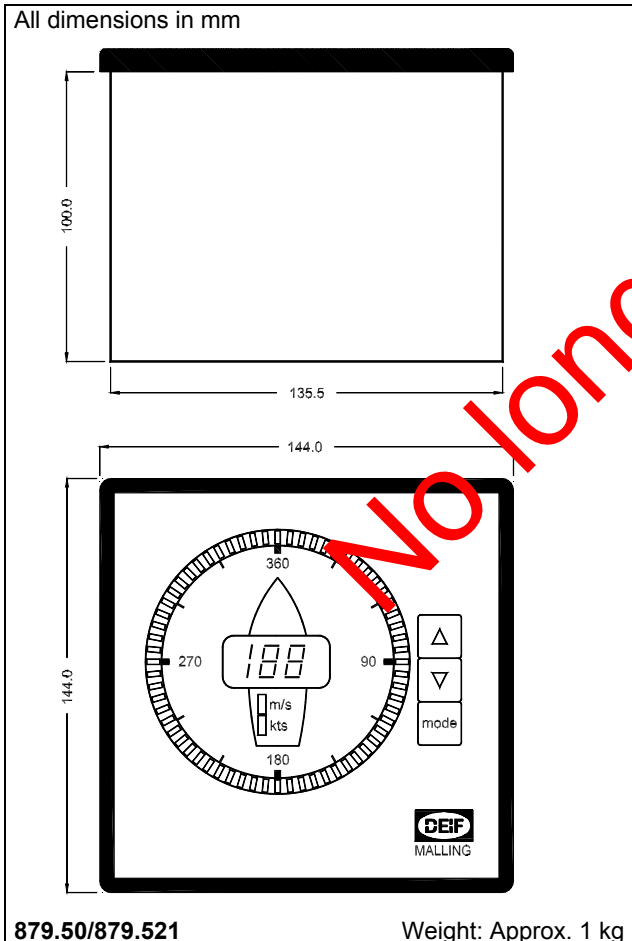

Dimensions/mounting: Wind sensor 879.3C

Dimensions: Instrument

Connections

Order specifications

Example:	Types 879.3C, 1 off 879.50, 1 off 879.521	Power supply 220V AC
----------	---	--------------------------------