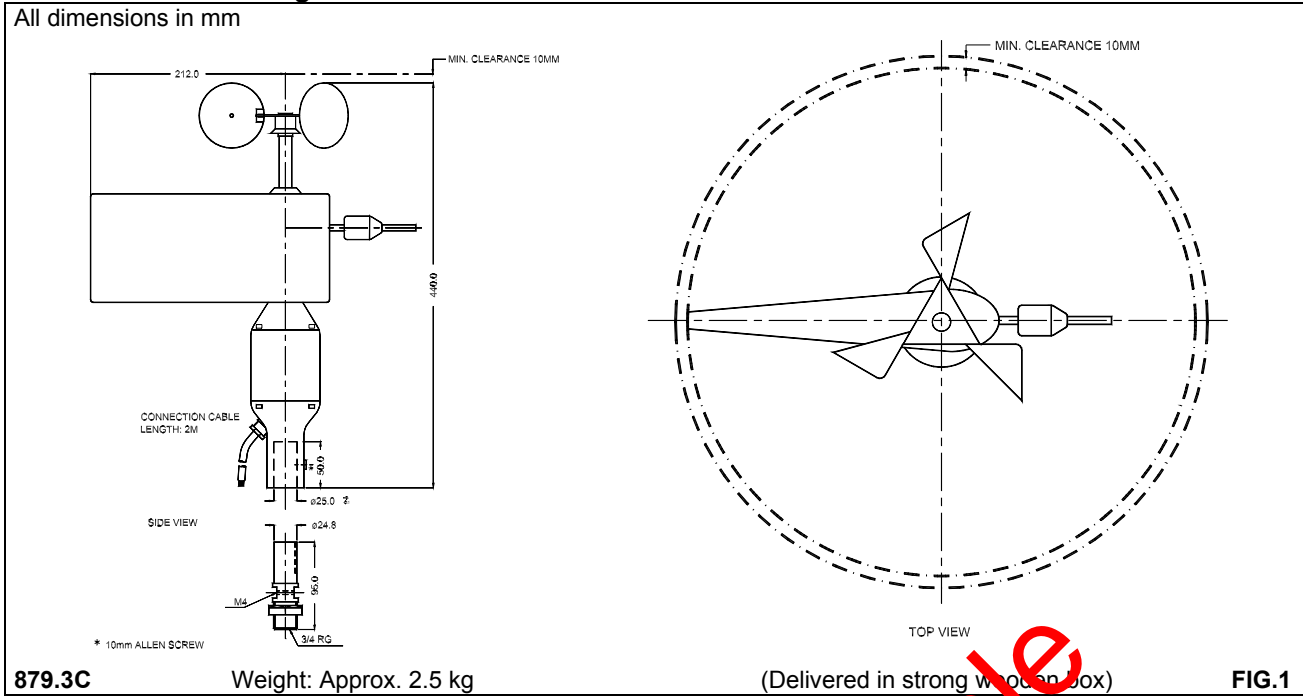

Dimensions/mounting: Wind sensor 879.3C

Dimensions: Instrument

Connections

Order specifications

Example:	Types 879.3C, 1 off 879.50, 1 off 879.521	Power supply 220V AC
----------	---	--------------------------------