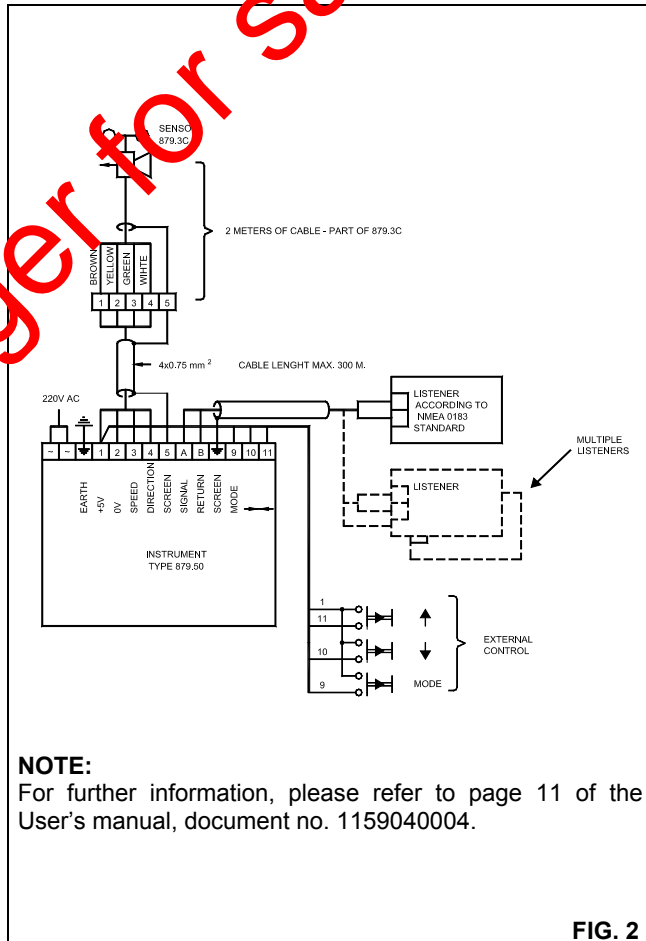

Dimensions/mounting: Wind sensor 879.3C

Dimensions: Instrument

Connections

Order specifications

Example:	Types 879.3C, 1 off 879.50, 1 off 879.521	Power supply 220V AC
----------	---	--------------------------------